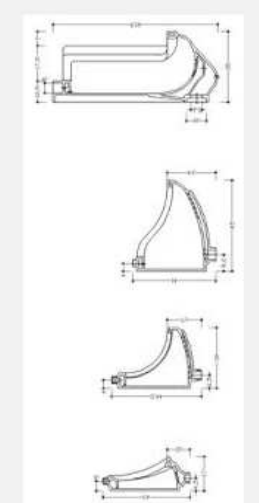

Safety

orinatoio accessibile  
accessibile

477 x 399 - it.aliexpress.com

emergency Urinal bag