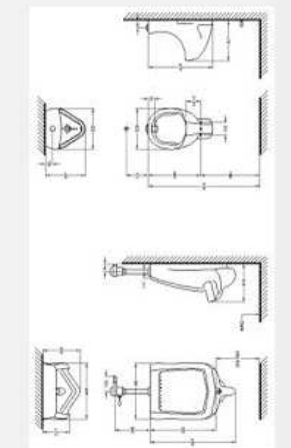

Safety

orinatoio accessibile  
accessibile

477 x 399 - it.aliexpress.com

emergency Urinal bag